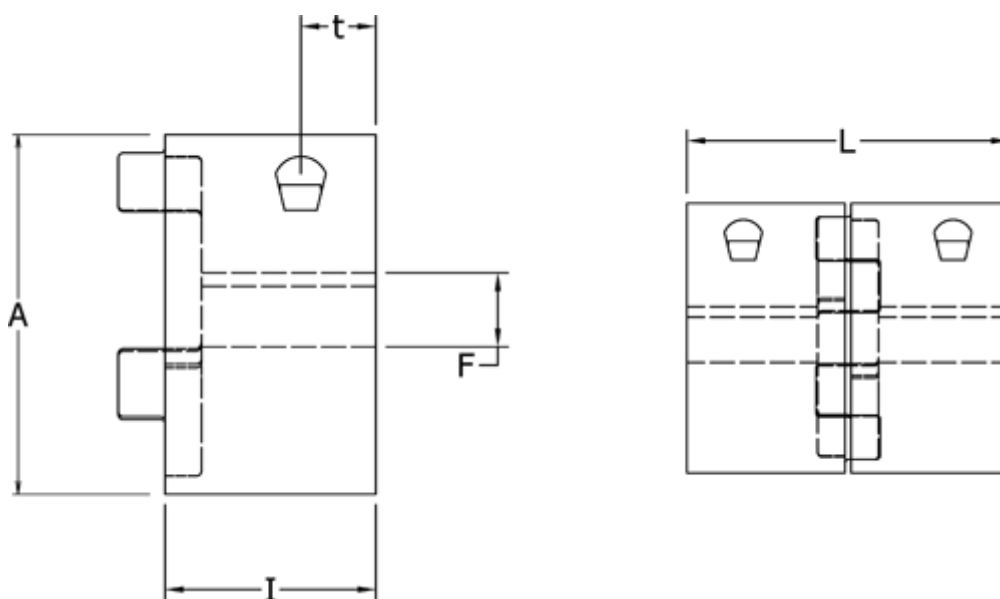

Article number: 3335038M045

Description: Clamping Hub Klonex ES42
ALU Aluminium, Bore 45H7 mm

Measures

A = 80
F = 45
I = 45
L = 114
t = 16.0